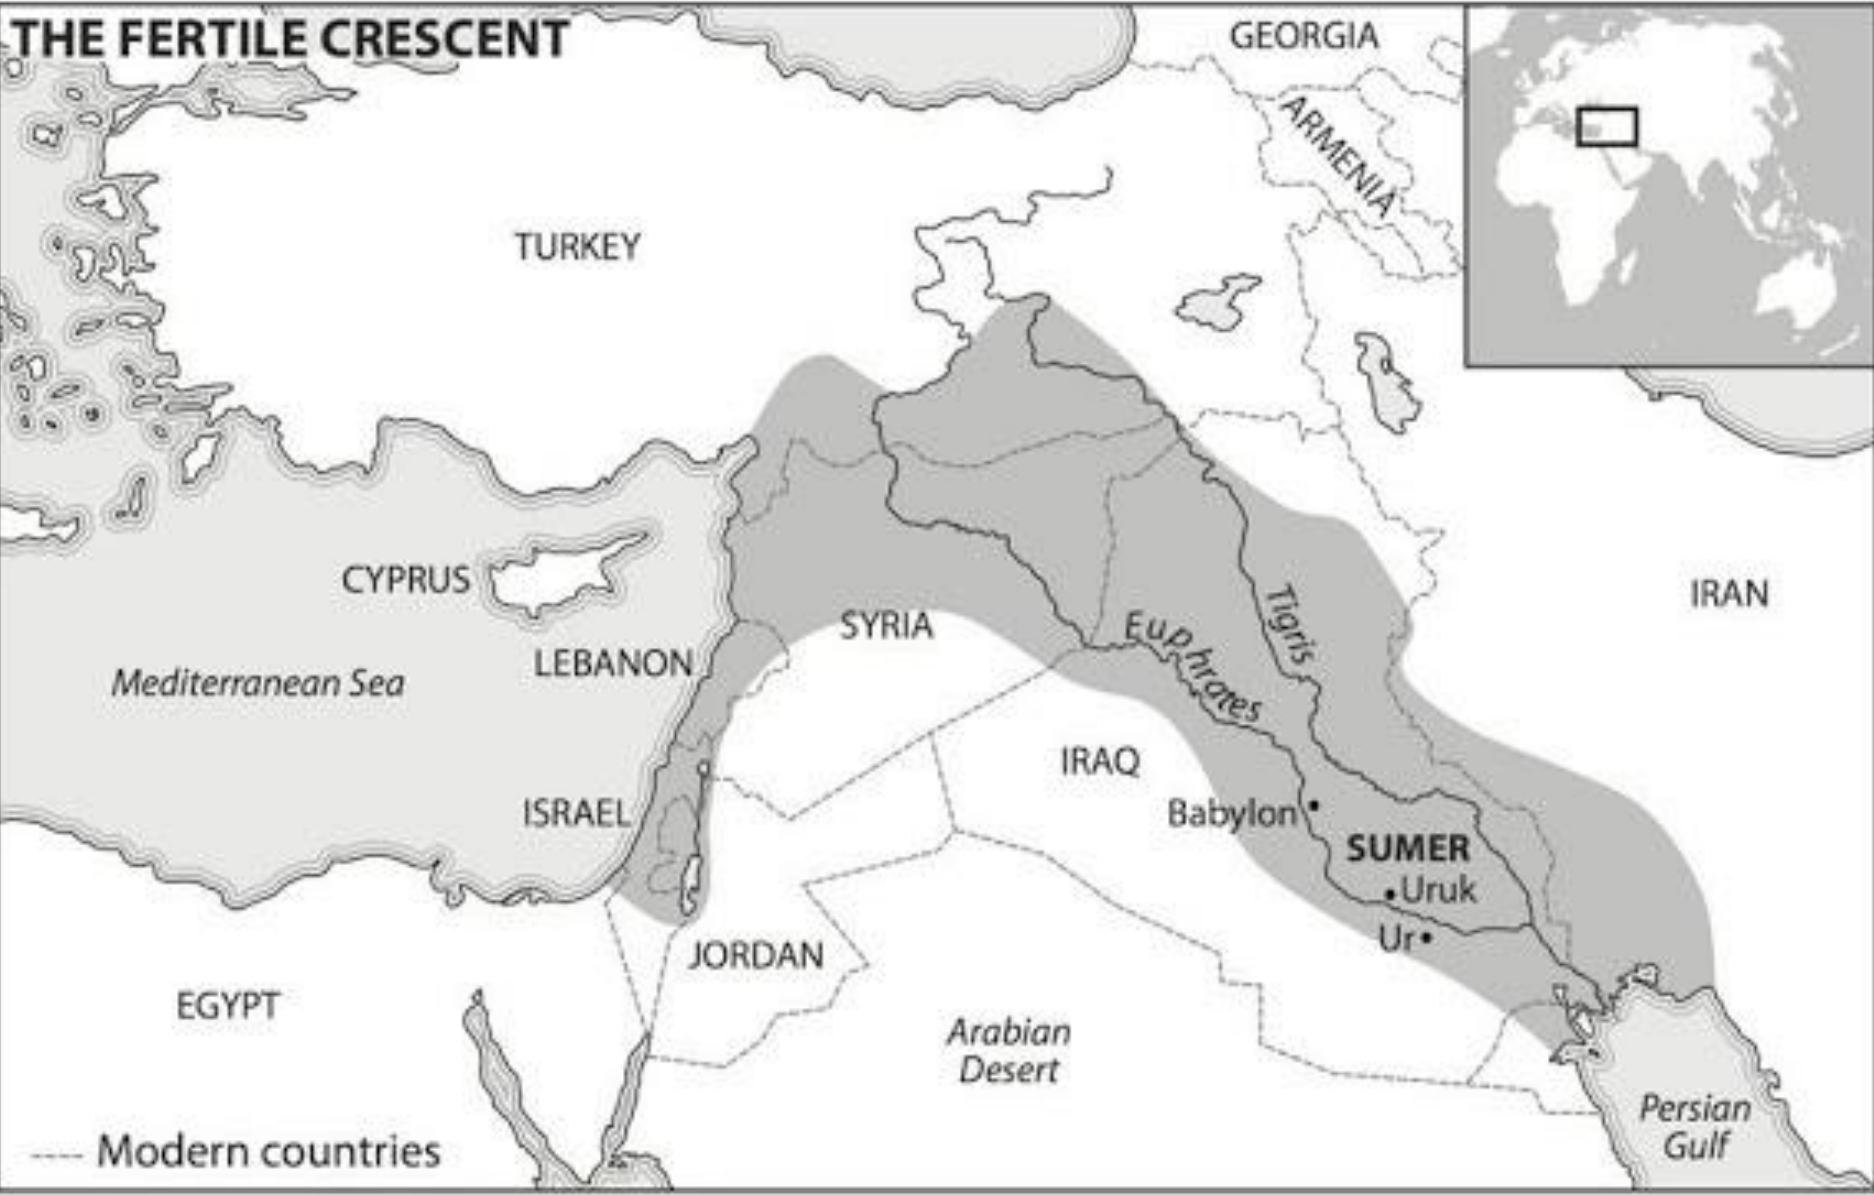


A night sky with a bright star in the upper left corner, casting a lens flare. The sky is dark blue with many small stars. In the foreground, there is a stone wall made of dark, irregular stones. The overall scene is dark and atmospheric.

Character(s)
of
Christ(mas)

THE FERTILE CRESCENT

...fers his most
defeat at the
the Greeks in
70 B.C.

The Persian advance is
stopped in 480 B.C.
by Greek warriors.
Darius retreats in defeat.

Darius builds a canal
which helps to exploit
the Red Sea trade.

Xerxes sacks
Babylon in 480 B.C.

Southern Palestine is valuable due
to its control of the major routes
leading to Egypt.

Site where Darius
began building a new
royal residence

Xerxes dies
coup in

PERSIAN EMPIRE

- City
- Major Persian administrative center
- Royal citadel of Persian kings
- Mountain peak
- Battle
- Satrapy or regional name
- Royal road

GOLD

Babylonian Empire
606 B.C.

SILVER

Media-Persia
536 B.C.

BRONZE